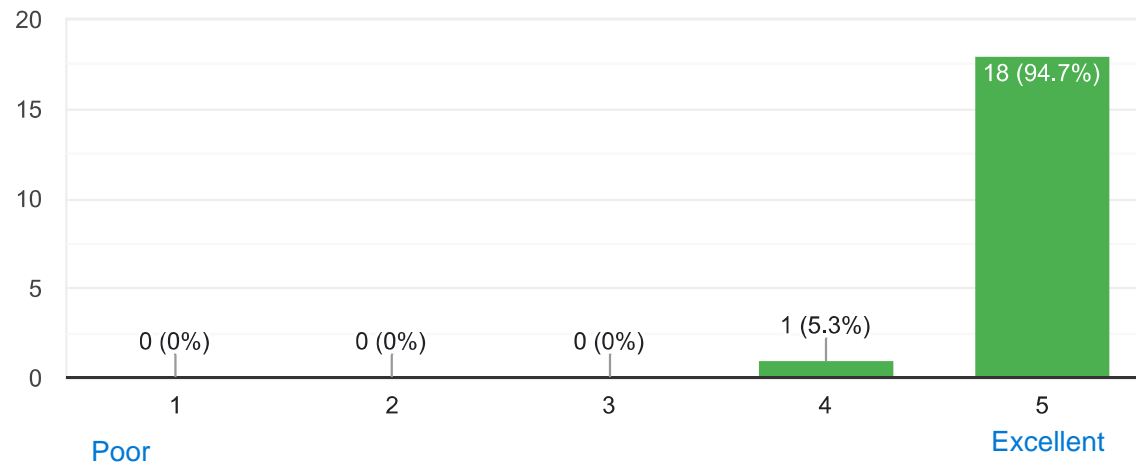

Tea at the Park

19 responses

[Publish analytics](#)

How was the location?

 Copy

19 responses

Overall, how would you rate the event?

 Copy